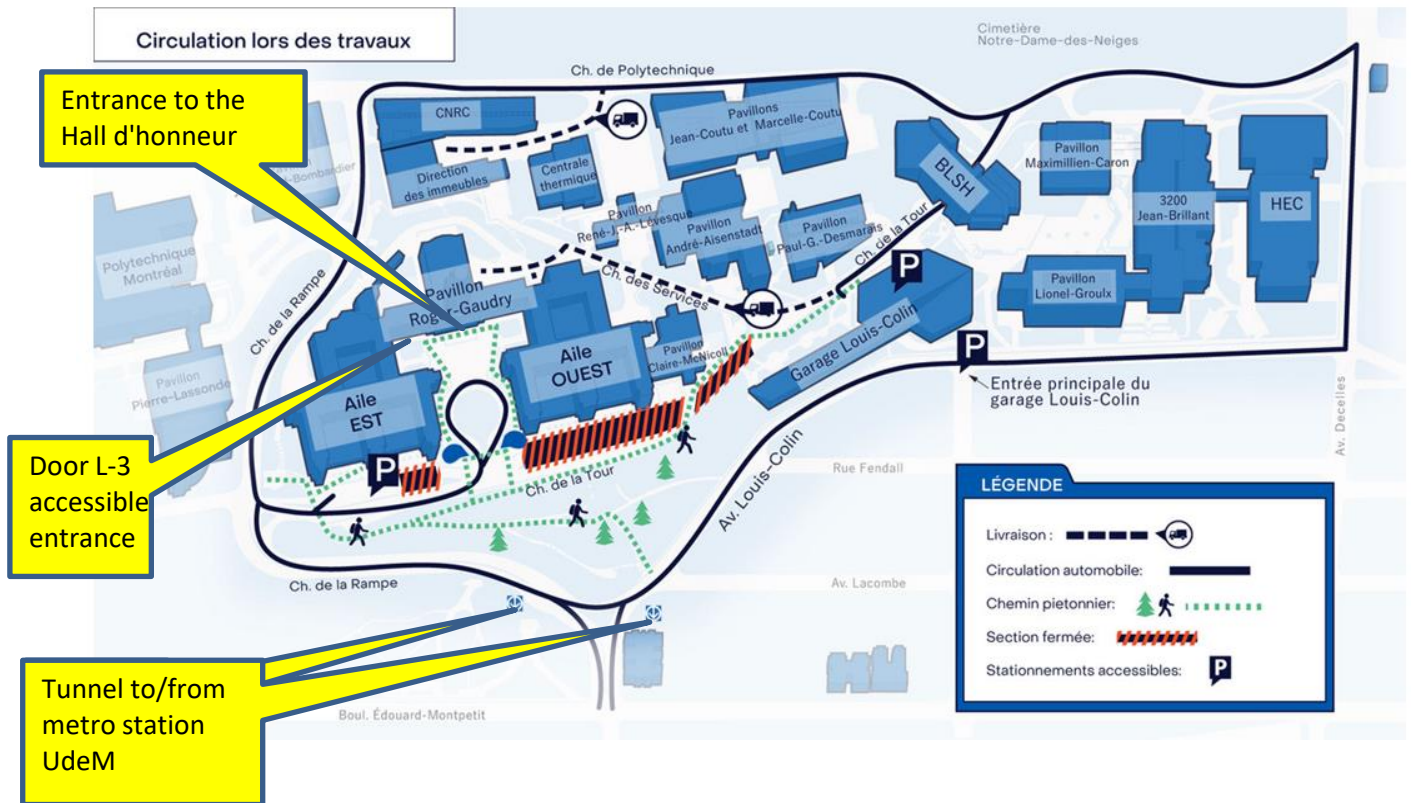

CRBLM Scientific Day

Monday, May 15, 2023 at UdeM

Address: Pavillon Roger-Gaudry, UdeM
2900, boul. Édouard-Montpetit
Montreal, QC H3T 1J5

Accessible entrance

Entrance to the hall d'honneur